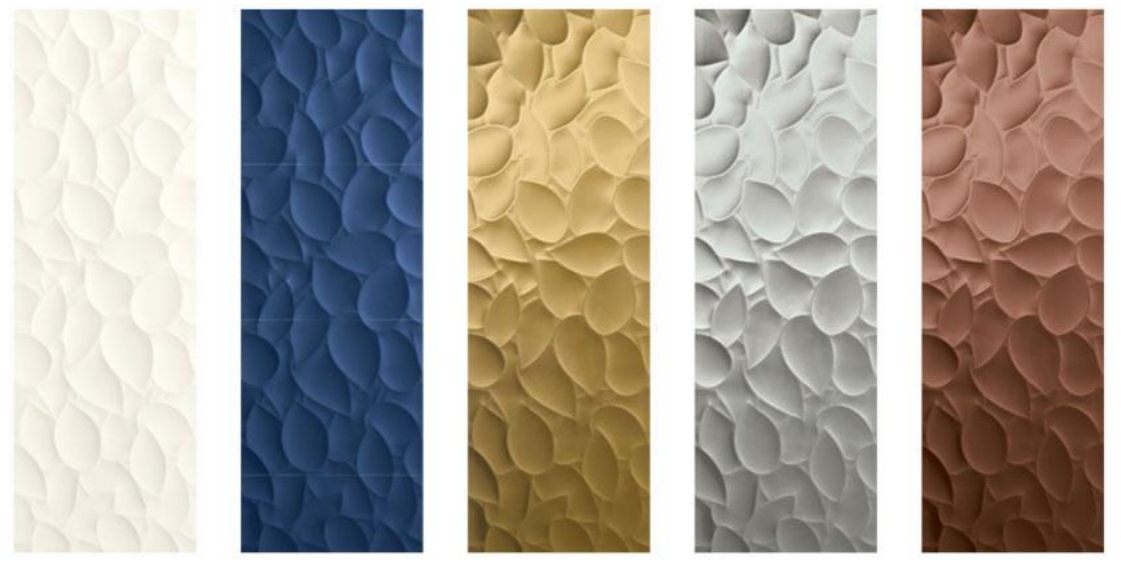

GENESIS LEAF WHITE MATT 35X100 RET. LM-3698
GENESIS LEAF DEEP BLUE MATT 35X100 RET. LM-3760
GENESIS LEAF GOLD MATT 35X100 RET. P-6620
GENESIS LEAF SILVER MATT 35X100 RET. P-6620
GENESIS LEAF COPPER MATT 35X100 RET. P-6645

35 x 100 RET.