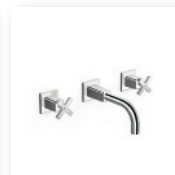

Basin

HANSACLIFF three-hole basin mixer, DN 15
5041 2201 chrome cross-shaped handle, pop-up waste (metal) spout: 120° swivel range projection: 160mm

HANSACLIFF one whole two handle basin mixer, DN 15
5042 2201 chrome cross-shaped handle, pop-up waste (metal) connection with flexible hoses G 3/8 spout: 120° swivel range projection: 160mm

HANSACLIFF trim kit wall-mounted basin mixer, DN 15
5043 2101 chrome cross-shaped handle projection: 157mm plus HANSAVARIO installation unit 5120 0100

Bath

HANSACLIFF 4-hole wall-/rim mounted for all 4-hole installation unit, DN 20
5046 2071 chrome projection: 180mm

Shower

HANSACLIFF trim kit with function unit thermostatic mixer, DN 15 (G1/2) suitable for HANSAMATRIX installation unit one outlet 5044 9501 chrome plus HANSAMATRIX installation unit set 03 4486 0030

HANSACLIFF trim kit with function unit thermostatic mixer, DN 15 (G1/2) suitable for HANSAMATRIX installation unit two outlets* 5045 9501 chrome plus HANSAMATRIX installation unit set 4486 0040 or 4486 0050