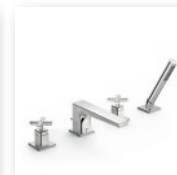

Basin

HANSACLIFF three-hole basin mixer, DN 15
5041 2201 chrome cross-shaped handle, pop-up waste (metal) spout: 120° swivel range projection: 160mm

HANSACLIFF one whole two handle basin mixer, DN 15
5042 2201 chrome cross-shaped handle, pop-up waste (metal) connection with flexible hoses G 3/8 spout: 120° swivel range projection: 160mm

HANSACLIFF trim kit wall-mounted basin mixer, DN 15
5043 2101 chrome cross-shaped handle projection: 157mm plus HANSAVARIO installation unit 5120 0100

Bath

HANSACLIFF 4-hole wall-/rim mounted for all 4-hole installation unit, DN 20
5046 2071 chrome projection: 180mm

Shower

HANSACLIFF trim kit with function unit thermostatic mixer, DN 15 (G1/2) suitable for HANSAMATRIX installation unit one outlet 5044 9501 chrome plus HANSAMATRIX installation unit set 03 4486 0030