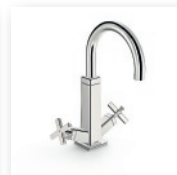

 **HANSA**

experience water

CLASSIC ELEGANCE
FOR SOPHISTICATED
BUILDINGS.

HANSACLIFF

ELEGANCE IS TIMELESS BEAUTY: HANSACLIFF.

Unusual proportions and a graceful appearance make the fitting a true feature. The elegant design is based on a classical cross-handle appearance. Subtle design details and distinct proportions evoke a well known but nevertheless unique perception. Together with its well-arranged selection, HANSACLIFF is ideal for equipping sophisticated buildings, such as hotels, restaurants or other distinguished semipublic spaces. HANSACLIFF was developed in collaboration with well known hotel designers JOI-Design.

Basin

HANSACLIFF three-hole basin mixer, DN 15
5041 2201 chrome cross-shaped handle, pop-up waste (metal) spout: 120° swivel range projection: 160mm

HANSACLIFF one whole two handle basin mixer, DN 15
5042 2201 chrome cross-shaped handle, pop-up waste (metal) connection with flexible hoses G 3/8 spout: 120° swivel range projection: 160mm

HANSACLIFF trim kit wall-mounted basin mixer, DN 15
5043 2101 chrome cross-shaped handle projection: 157mm plus HANSAVARIO installation unit 5120 0100

Bath

HANSACLIFF 4-hole wall-/rim mounted for all 4-hole installation unit, DN 20
5046 2071 chrome projection: 180mm

Shower

HANSACLIFF trim kit with function unit thermostatic mixer, DN 15 (G1/2) suitable for HANSAMATRIX installation unit one outlet 5044 9501 chrome plus HANSAMATRIX installation unit set 03 4486 0030