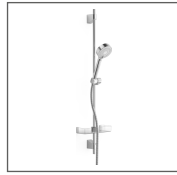

**HANSAPOLO single-lever shower mixer, DN 15 (G 1/2) THERMO COOL**  
5145 0193 chrome

**HANSAPOLO single-lever shower mixer, DN 15 (G 1/2)**  
5145 0163 chrome

**HANSAPOLO trim kit with function unit single-lever shower mixer suitable for HANSABLUEBOX concealed unit (1)**  
8061 9093 chrome  
rosette without screws, function unit without diverter

Shower

**HANSAPOLO trim kit with function unit single-lever shower mixer, DN 15 (G 1/2) for installation unit HANSAVARIO (2)**  
5061 7183 chrome

**HANSAPOLO trim kit with function unit single-lever mixer suitable for installation unit HANSAVARIO (3)**  
5062 9093 chrome