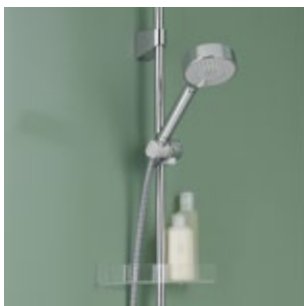

Nowadays, fittings for the bathroom and kitchen must be able to do more than just provide water – irrespective of the budget. Considerable demands are placed on quality, function and design. The new HANSAPOLO meets these demands with aplomb. The first thing that you notice is the contemporary dynamic design. With its clear geometrical shape, it is universally suited to all architectural and interior design styles.

Interesting new versions for the washbasin – a tall XL version and a side-operated model – offer greater individual creative freedom.

HANSAPOLO consumes just 6 liters of water per minute and thus makes a daily contribution to saving water. With all the best you may expect from the HANSA premium quality brand - and with a remarkable price/performance ratio.