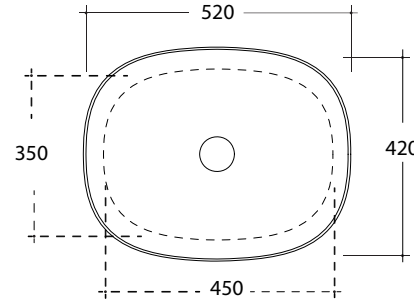

Lavabi appoggio PADDLE
PADDLE basins sit on

Kg .9

Art. PAD4B42001

Kg .11

Art. PAD4B50001

Kg .13

Art. PAD4B60001