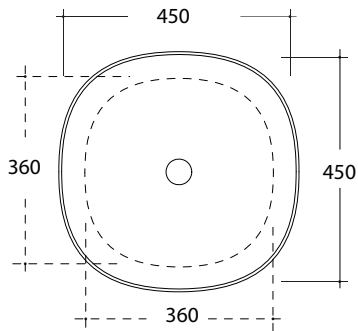

Lavabi appoggio PADDLE
PADDLE basins sit on

Kg .9

Art. PAD4B42001

Kg .11

Art. PAD4B50001

Kg .13

Art. PAD4B60001