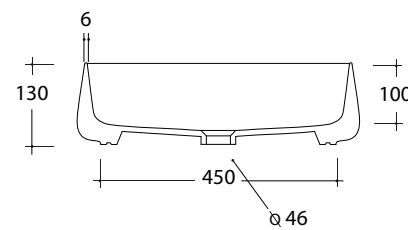

Lavabi appoggio PADDLE
PADDLE basins sit on

Kg .9

Art. PAD4B42001

Kg .11

Art. PAD4B50001

Kg .13

Art. PAD4B60001