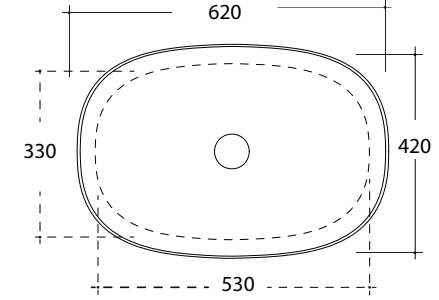

Lavabi appoggio PADDLE
PADDLE basins sit on

Kg .9

Art. PAD4B42001

Kg .11

Art. PAD4B50001

Kg .13

Art. PAD4B60001