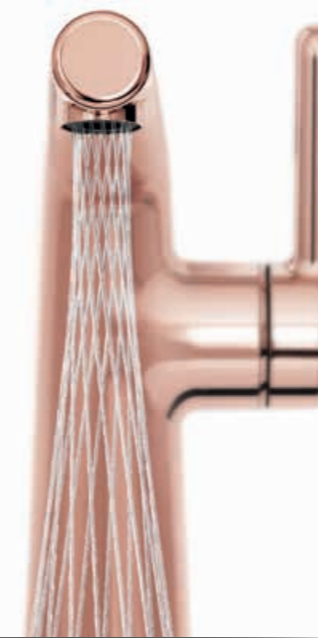

STYLISH DOWN TO THE FINEST DETAIL.

Style is a key attribute of the HANSA**DESIGNO** models. The new Mikado® stream is one example of this, with many different jets of water flowing in and out of each other.

'... A NARROW, ROUND CROSS SECTION ENDING IN A GENTLY ROUNDED BASE...'

MODERN

OUR PRODUCTS ARE DESIGNED TO LAST A LIFETIME. WITH HANSA**DESIGNO**, WE HAVE CREATED A TIMELESS PRODUCT FAMILY THAT, DESPITE HAVING WIDELY DIFFERING MEMBERS, EMPHASISES CONSISTENT, CLEAR DESIGN LANGUAGE AND USAGE OF HIGH-QUALITY MATERIALS.