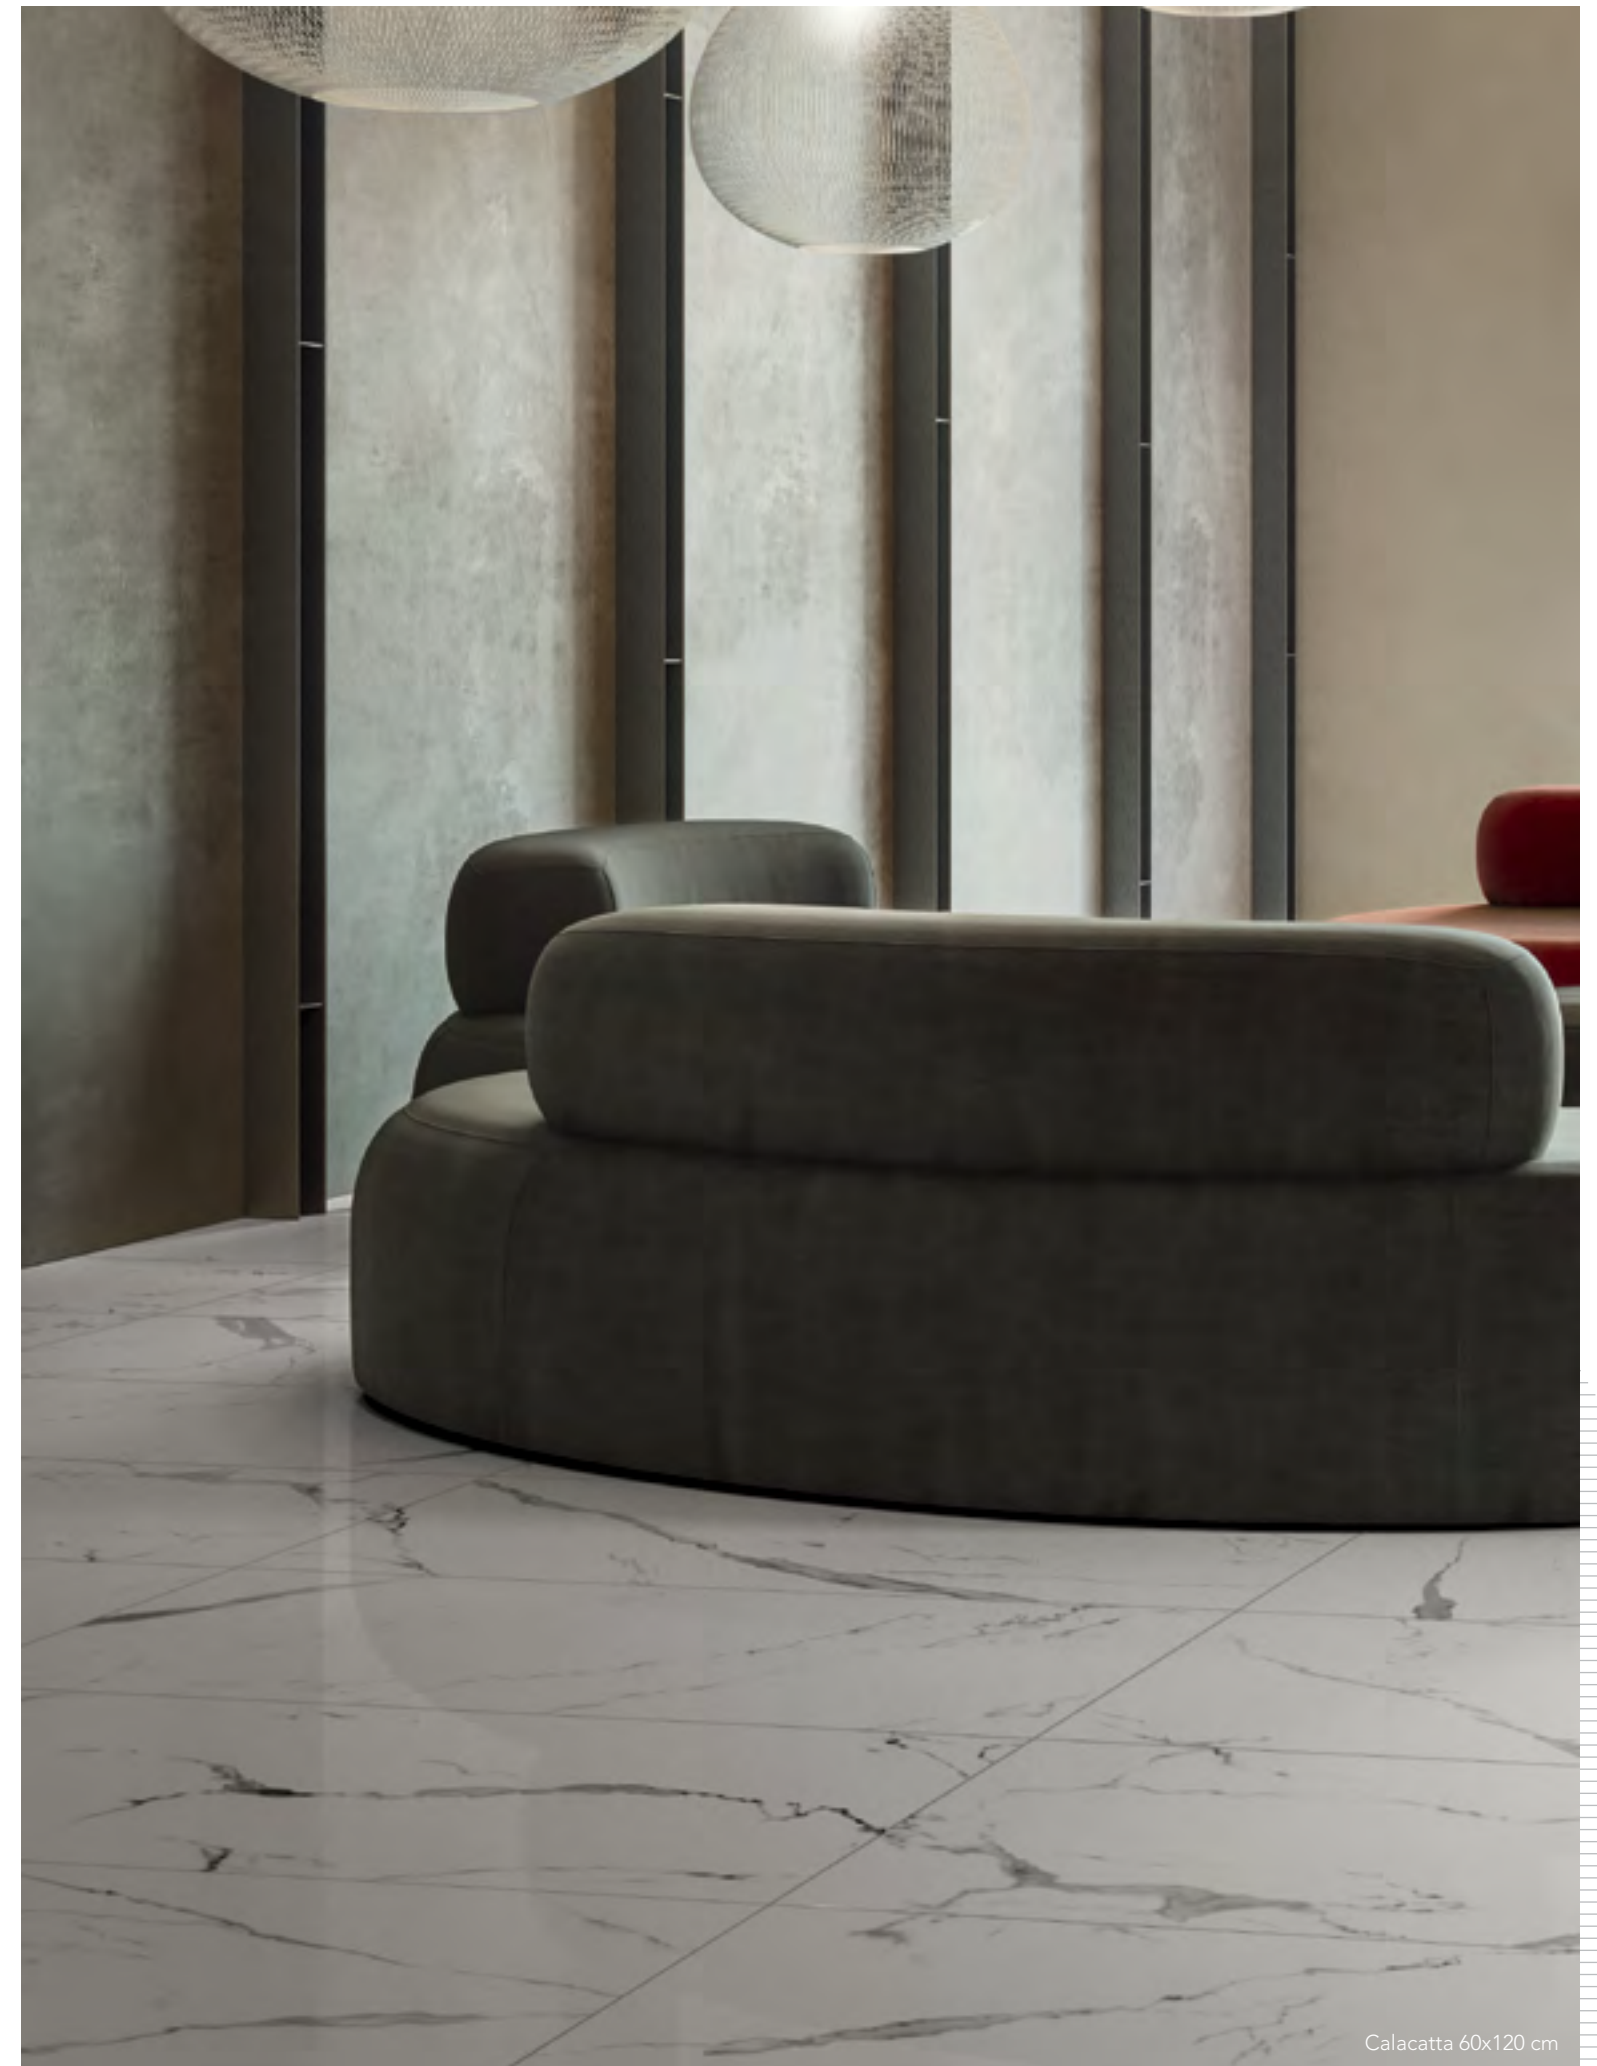

Minimum suggested joint for indoor fixing 2 mm